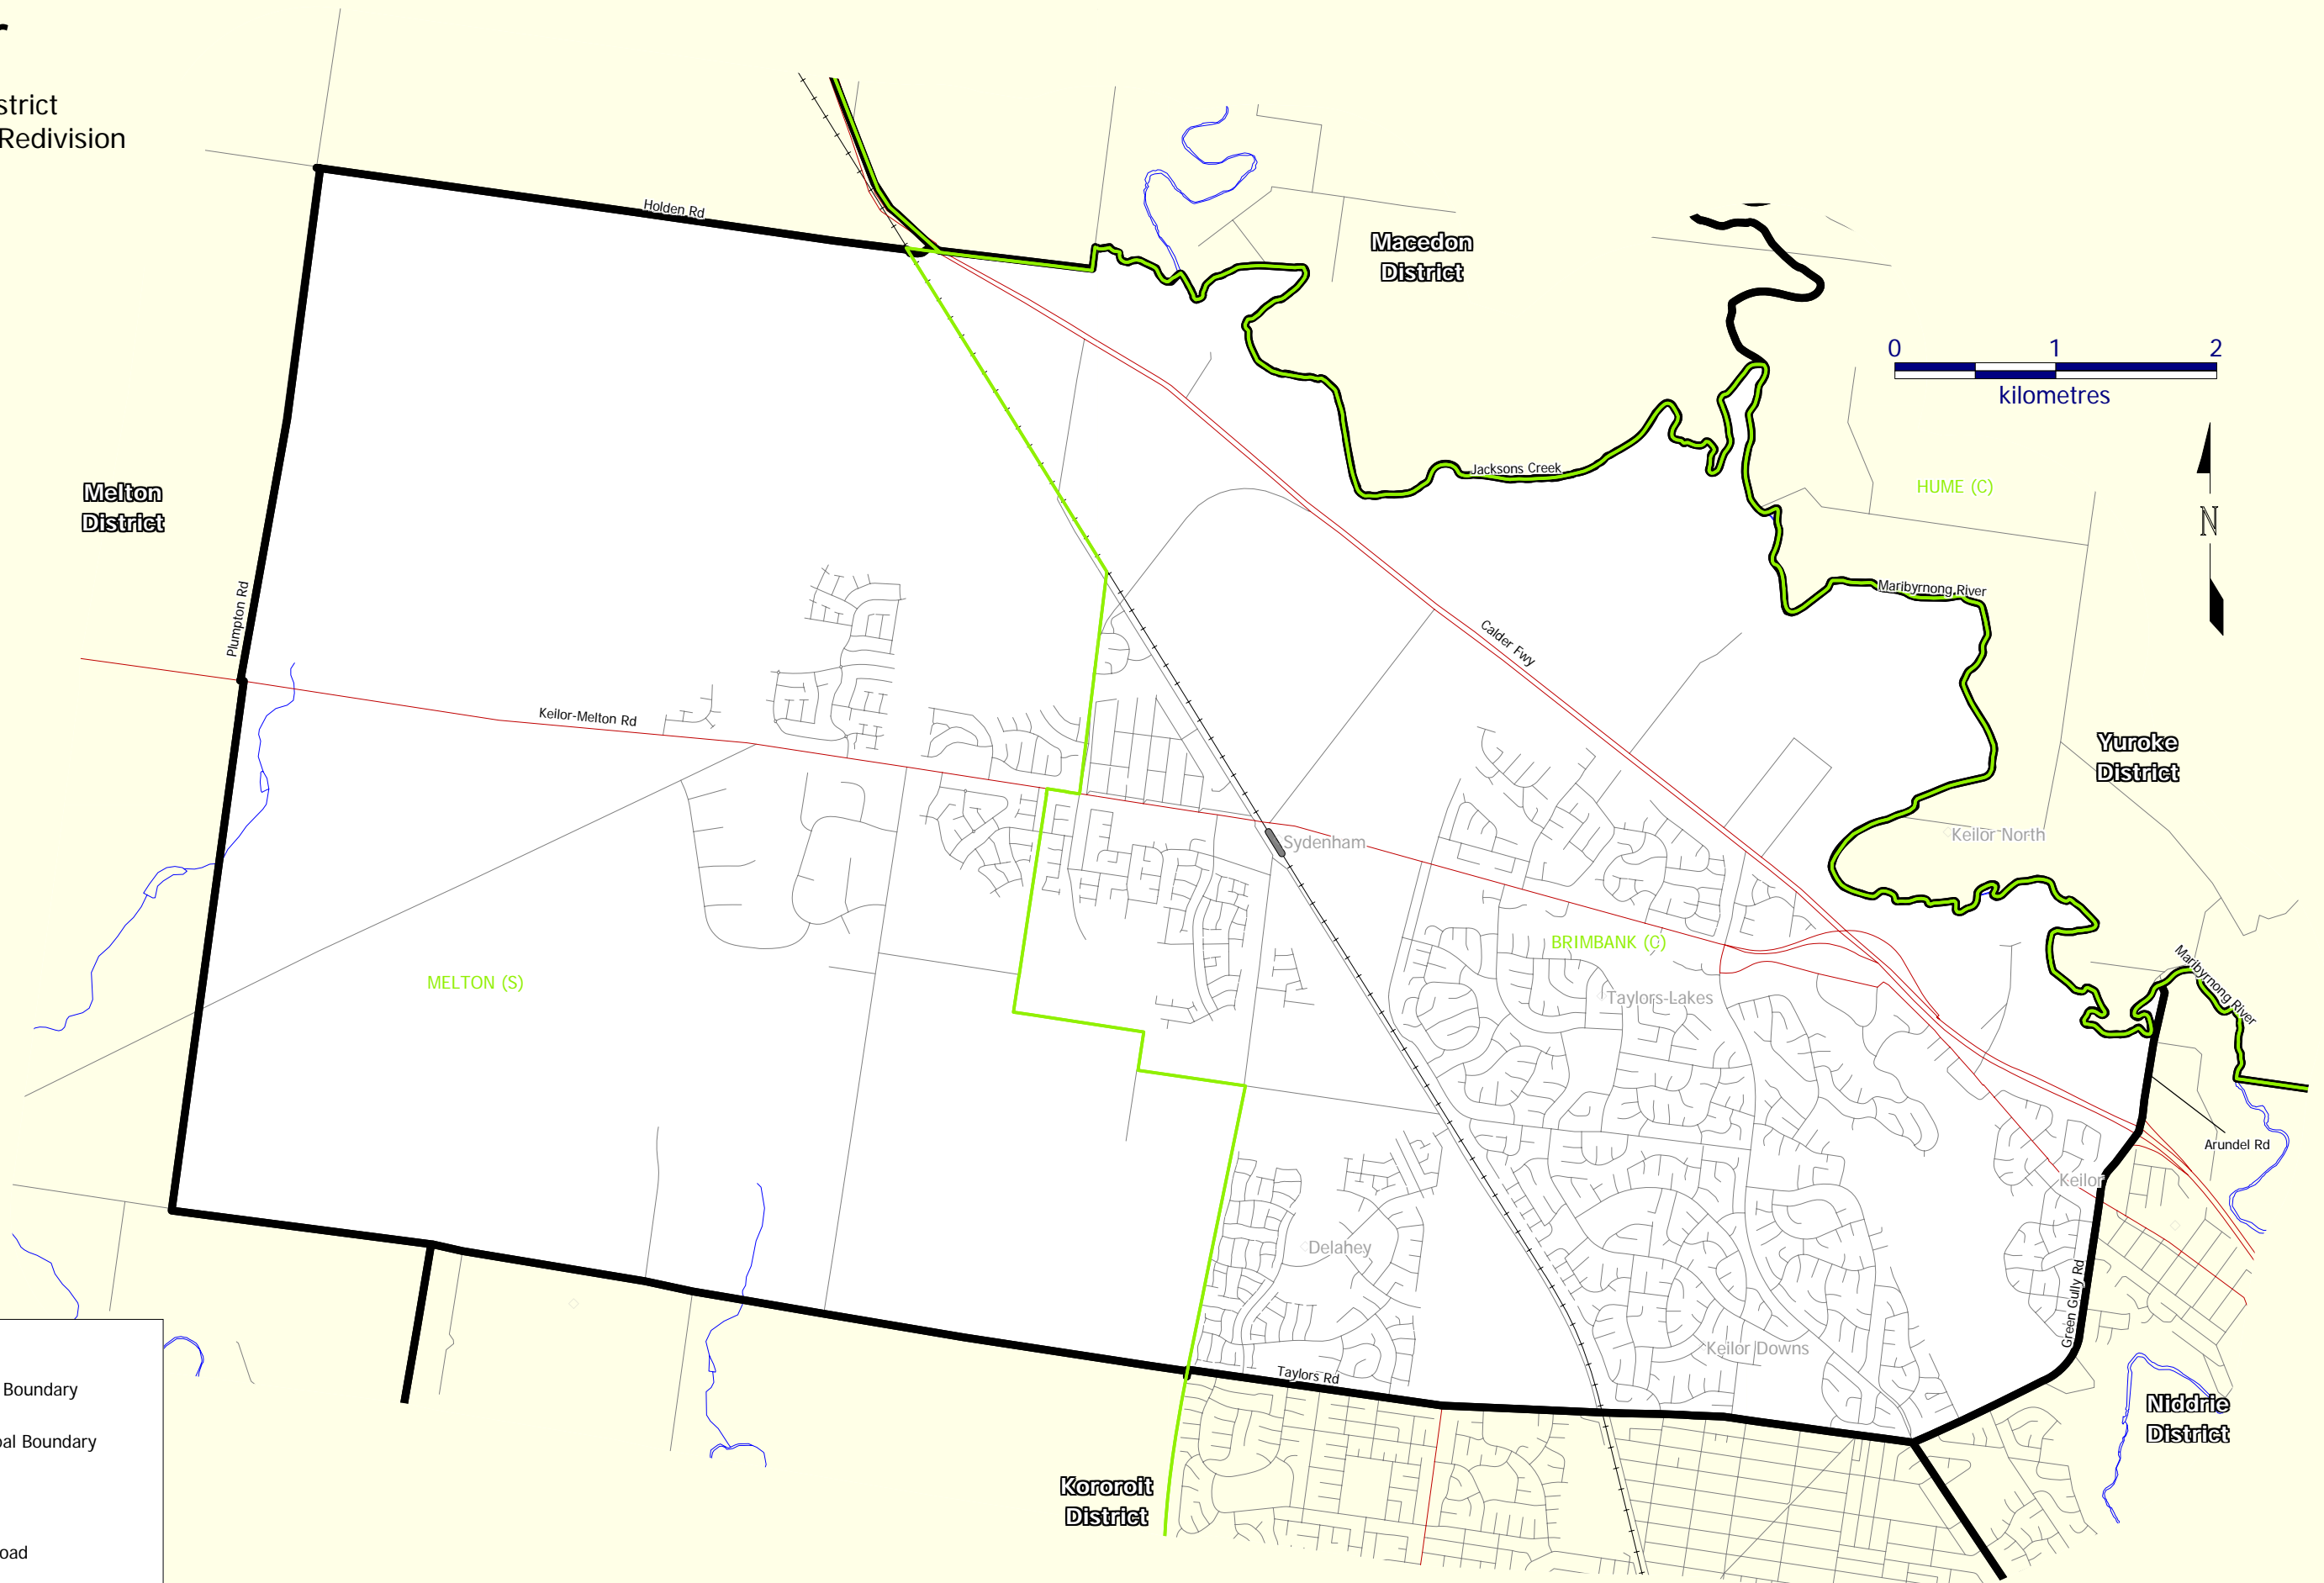

# Keilor

Electoral District  
2000-2001 Redivision

**Legend**

- District Boundary
- Municipal Boundary

**Map Symbols**

- Main Road
- Street
- Rivers and Creeks
- Railway Line
- Railway Station